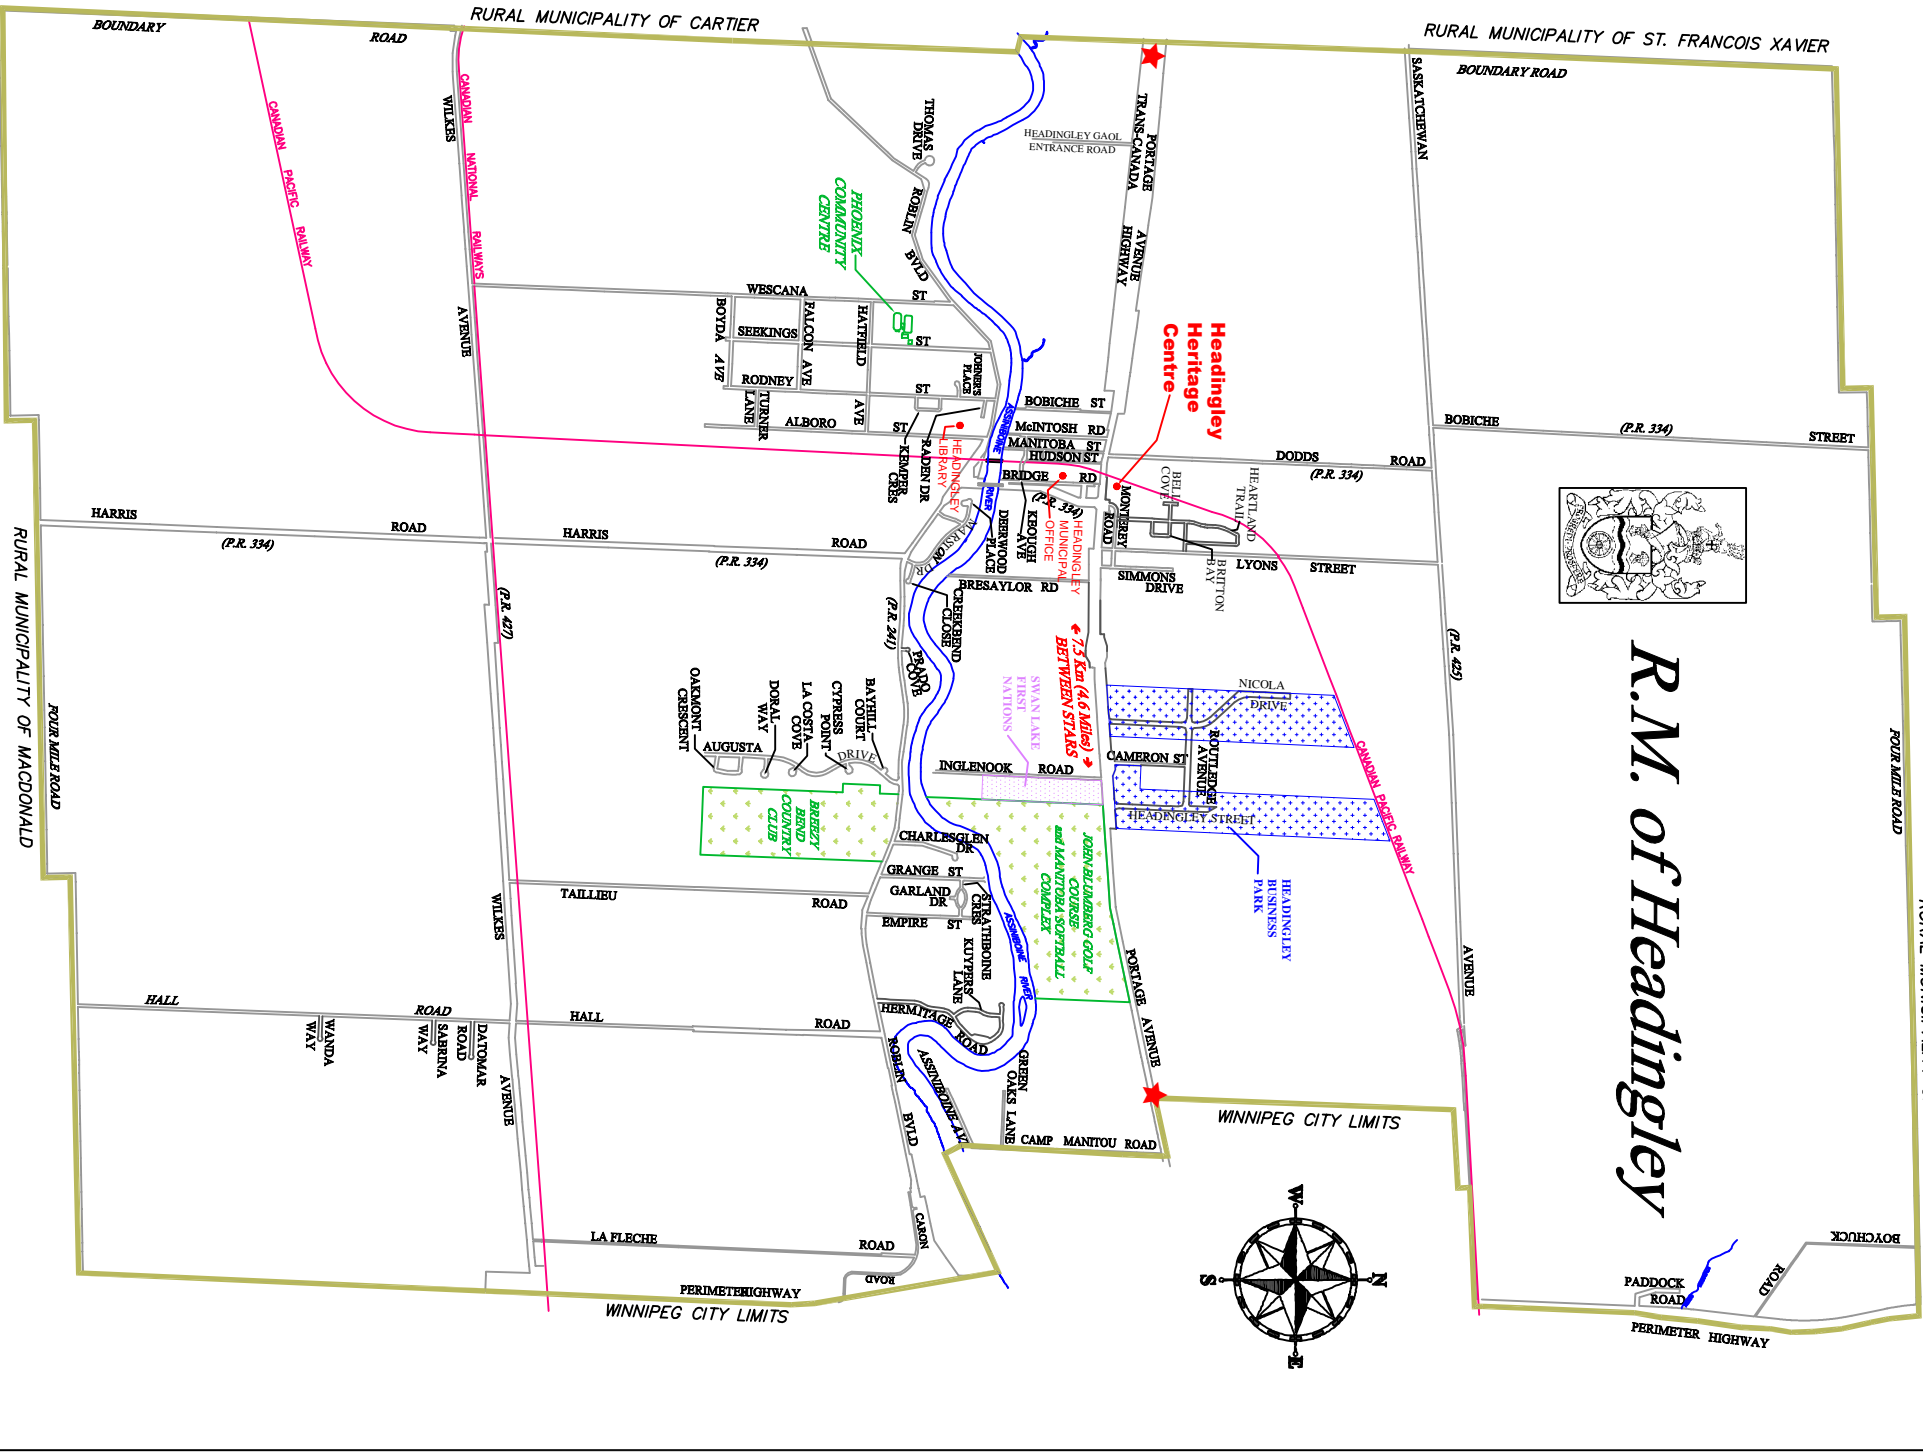

RURAL MUNICIPALITY OF CARTIER

RURAL MUNICIPALITY OF ST. FRANCOIS XAVIER

R.M. of Headingley

RURAL MUNICIPALITY OF ROSSER

RURAL MUNICIPALITY OF MACDONALD

BOUNDARY ROAD

BOUNDARY ROAD

BOBICHE (P.R. 334) STREET